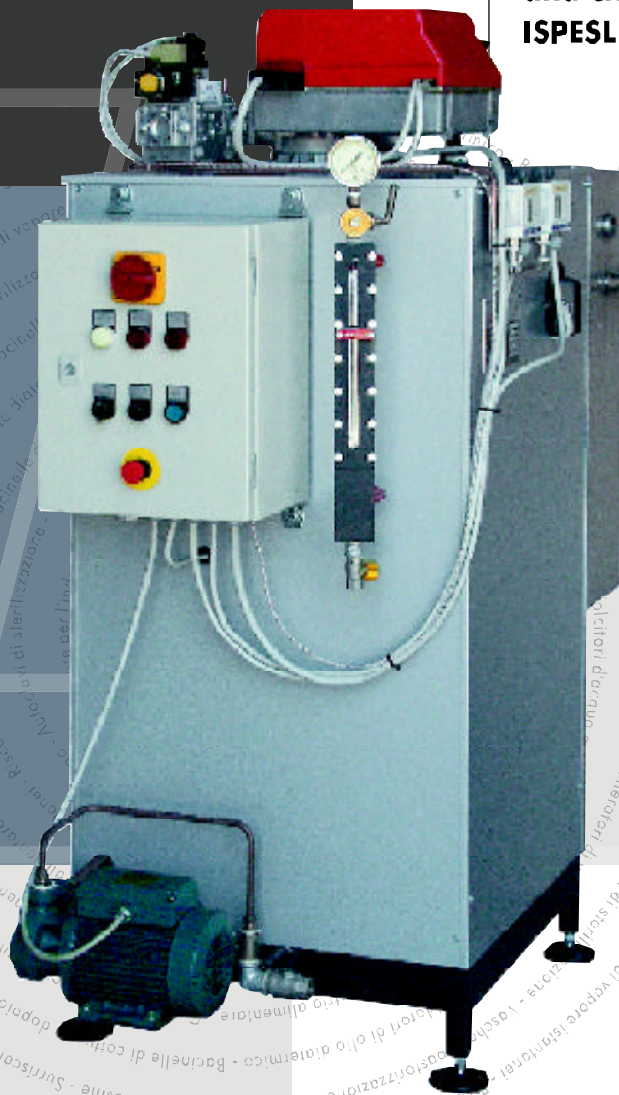

LPV

C A L D A I E

Steam generators

GV 145-200-250-5 bar

- **Exempted from licensed operator and exonerable from periodical ISPEL inspections**

www.lpvcaldaie.com

CE

Strengthened by the experience of its founder members, LPV Caldaie has been operating in the market for more than 15 years offering solutions for the food processing sector and the production of steam and diathermic oil boilers for industry. The ever-evolving technologies and the competency of the staff are the foundation for the continuous development of the company and its products.

Steam generators

GV 145-200-250-5 bar

High efficiency burner

Pressure gauges

Feed pumps

Manometer

General description

The GV series generators, complete with water pipes, are manufactured with a **COMPLETELY WET** and **EXTRACTABLE** combustion chamber and tube nest (patented system) which facilitates **MECHANICAL** as well as chemical cleaning. The generators are equipped with a steam drying system. Manufactured in conformity with the P.E.D. 97/23/EC directive.

Technical features:

- **EXEMPTED FROM LICENSED OPERATOR**
- Total **ABSENCE** of **REFRACTORY** materials
- **HIGH EFFICIENCY**
- Rapid pressurisation on start up
- Production of dry saturated steam at a constant pressure
- Low **NOX** emissions when gas- and diesel-fired

- **STAINLESS STEEL** food tank installed in the machine
- Easy access to all components for maintenance purposes
- Electric control panel with 24 volt auxiliary circuits
- The burner installed above the generator **PREVENTS** the aspiration of solvents which tend to stagnate in laundries, generating corrosion