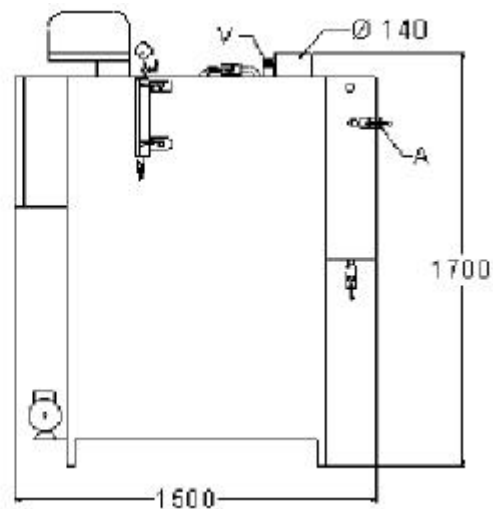

Standard features

MODELS	GV 145	GV 200	GV 250
Output capacity kcal/h	87.000	120.000	150.000
Steam production kg/h	145	200	250
Design pressure bar	5	5	5
Furnace power	96.000	134.000	169.000

Complete Layout